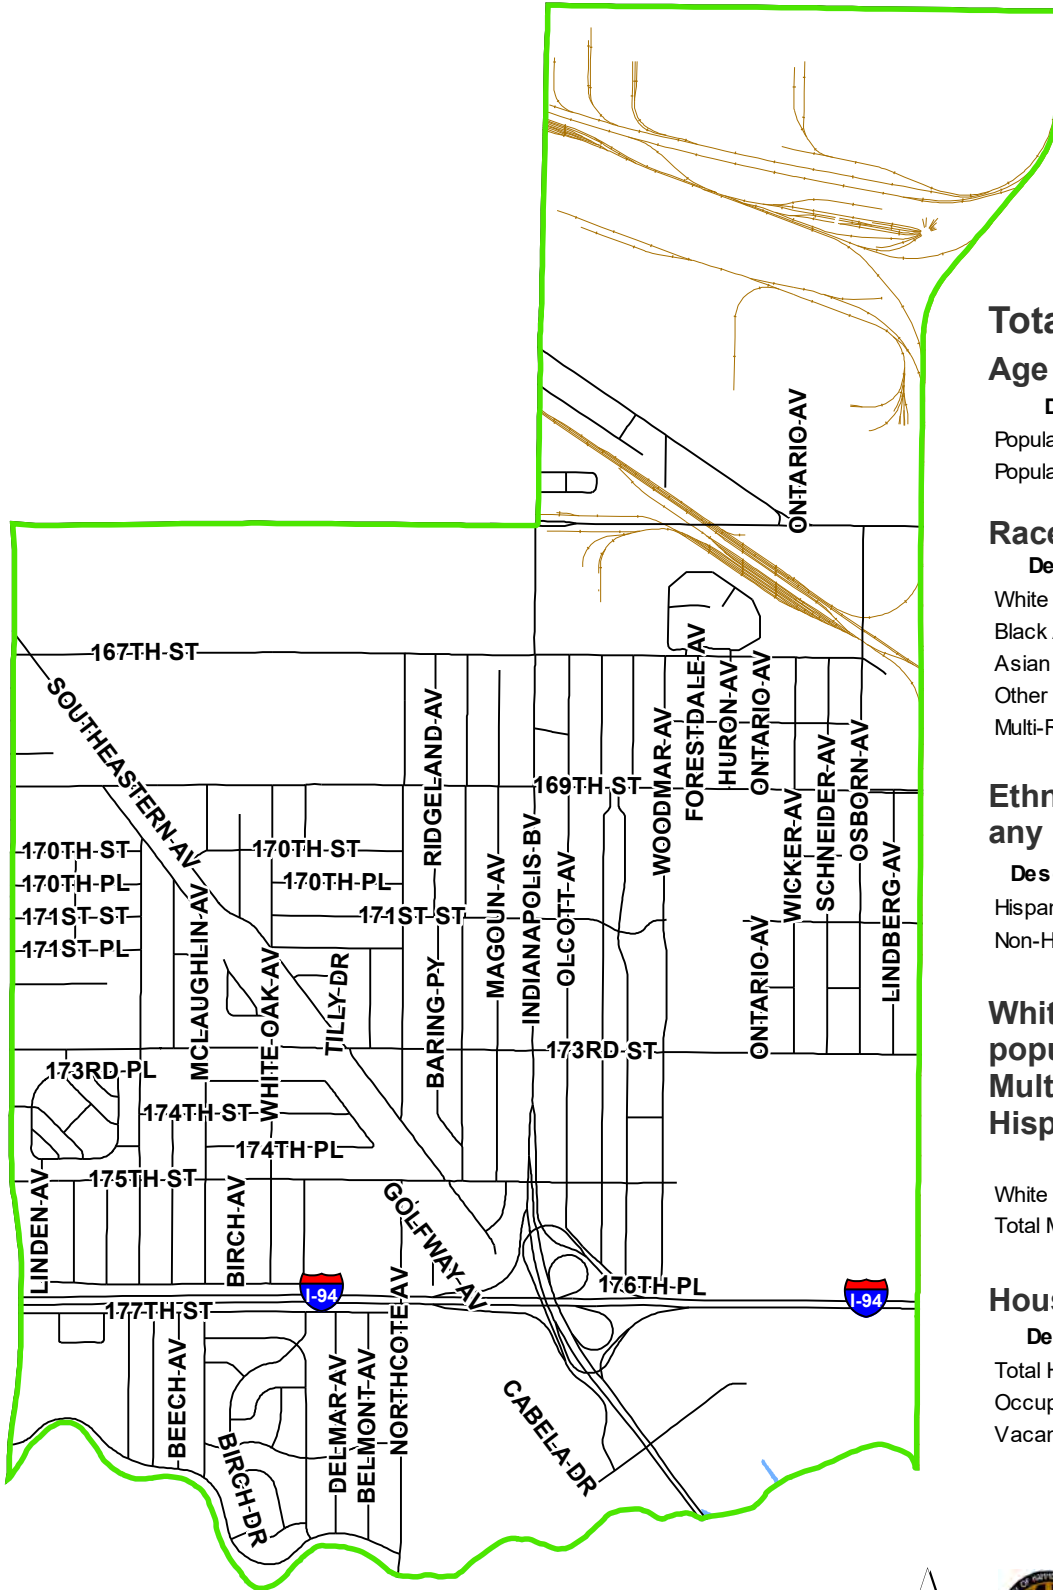

# 2020 Census Results for Hammond, IN Woodmar Planning Area

**Total Population: 12,383**  
**Age**

Description	Woodmar
Population 18 and over	9409
Population Under 18	2974

**Race**

Description	Woodmar
White Alone	5138
Black Alone	3870
Asian Alone	278
Other Race Alone	1586
Multi-Race	1511

**Ethnicity (Hispanic of any race)**

Description	Woodmar
Hispanic	3532
Non-Hispanic	8851

**White versus minority population (Black, Asian, Multi-race, other race, Hispanic)**

Description	Woodmar
White Alone/Non-Hispanic	4339
Total Minority	8044

**Housing**

Description	Woodmar
Total Housing Units	5204
Occupied	4887
Vacant	317

Prepared by Becky McKinley, GISP  
GIS Manager for the Hammond Sanitary District  
Data provided by the U.S. Census Bureau per PL-94-171