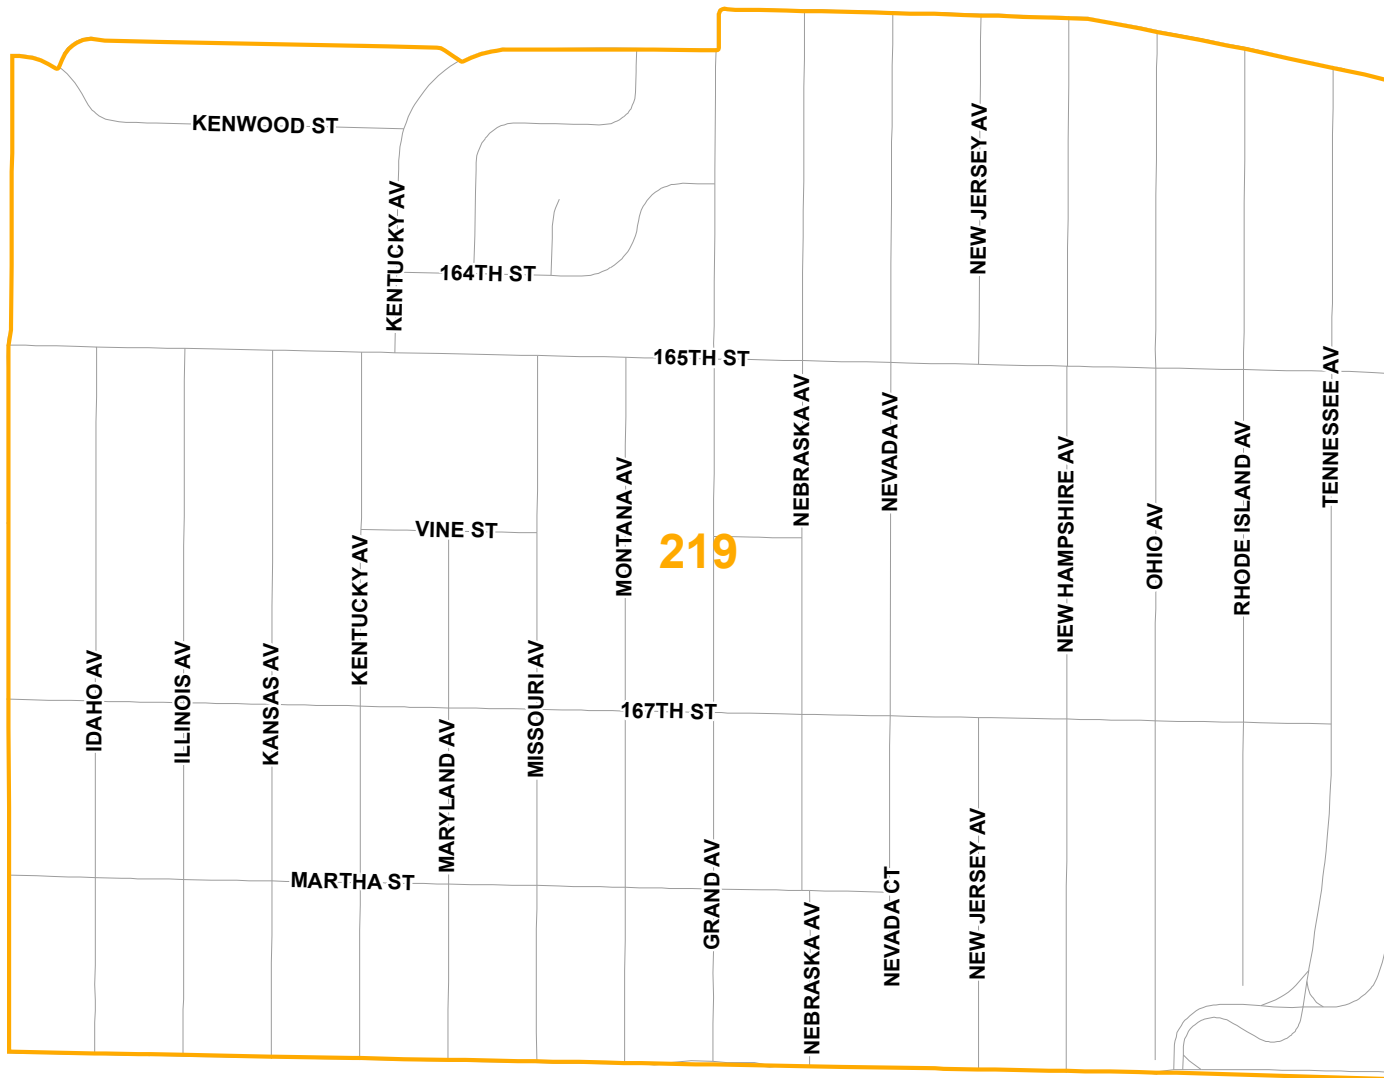

2020 Census Results for Hammond, IN Tract 219

Total Population: 5286

Age

Label	Tract219
Population 18 and over	3874
Population Under 18	1412

Race

Label	Tract219
White Alone	2253
Black Alone	1261
Asian Alone	35
Other Race Alone	1033
Multi-Race	704

Ethnicity (Hispanic of any race)

Label	Tract219
Hispanic	1952
Non-Hispanic	3334

White versus minority population (Black, Asian, Multi-race, other race, Hispanic)

Label	Tract219
Total Minority	3426
White Alone/Non-Hispanic	1860

Housing

Label	Tract219
Total Housing Units	2013
Occupied	1915
Vacant	98