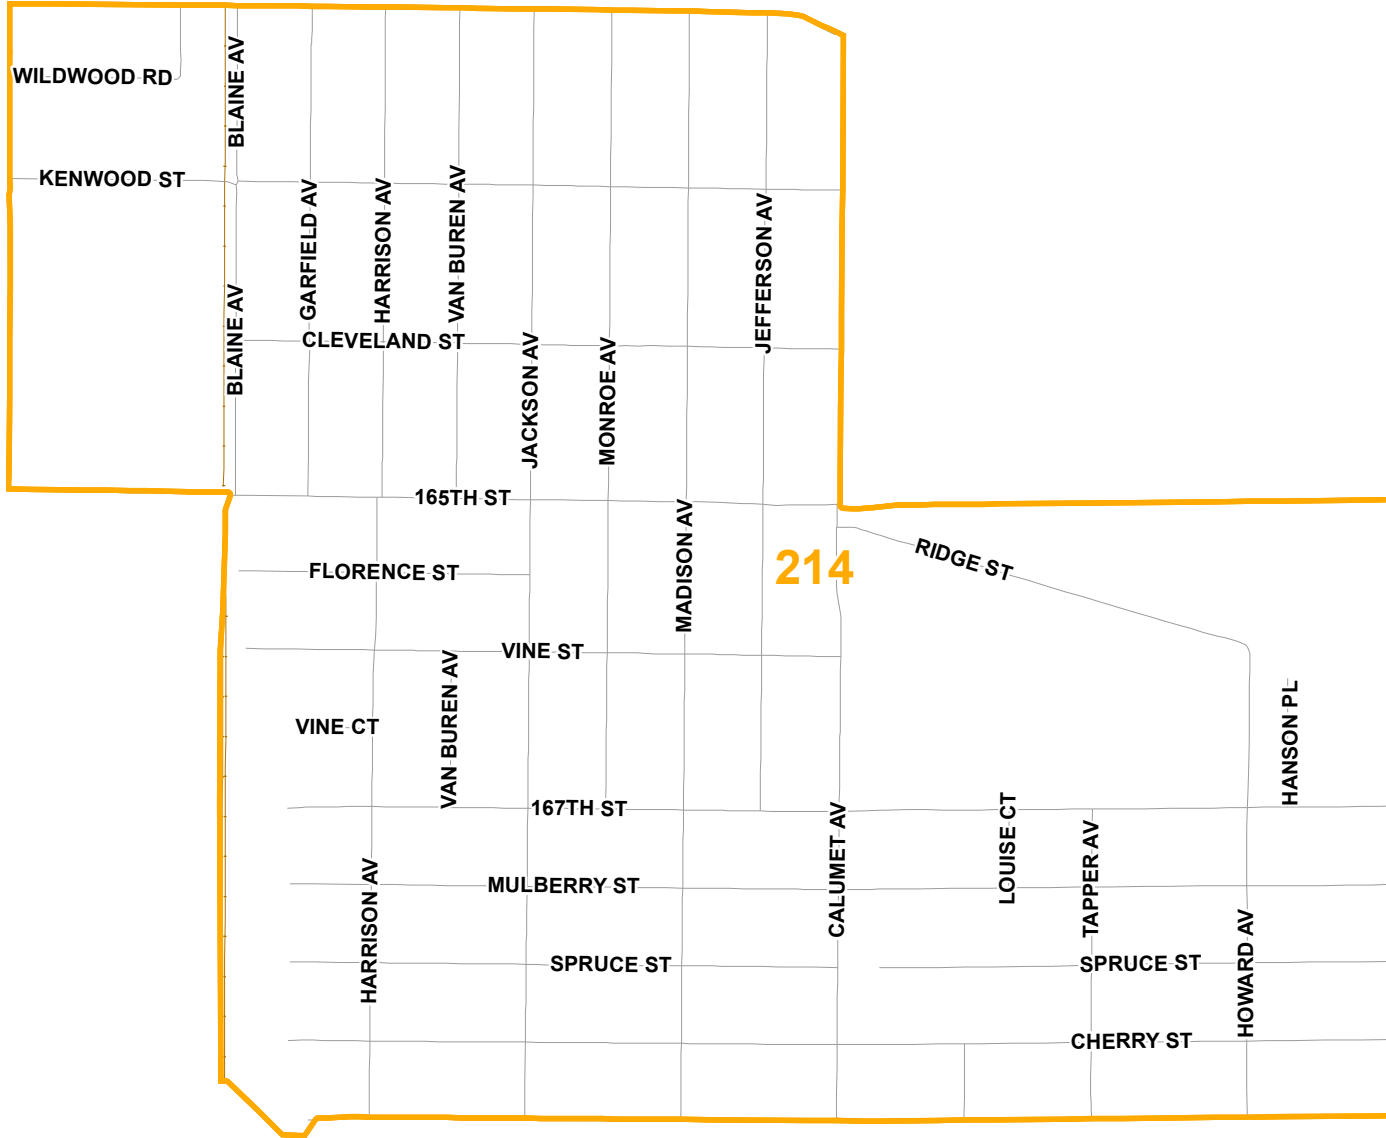

# 2020 Census Results for Hammond, IN Tract 214

**Total Population: 4865**

## Age

Label	Tract214
Population 18 and over	3616
Population Under 18	1249

## Race

Label	Tract214
White Alone	1745
Black Alone	1363
Asian Alone	23
Other Race Alone	1076
Multi-Race	658

## White versus minority population (Black, Asian, Multi-race, other race, Hispanic)

Label	Tract214
Total Minority	3510
White Alone/Non-Hispanic	1355