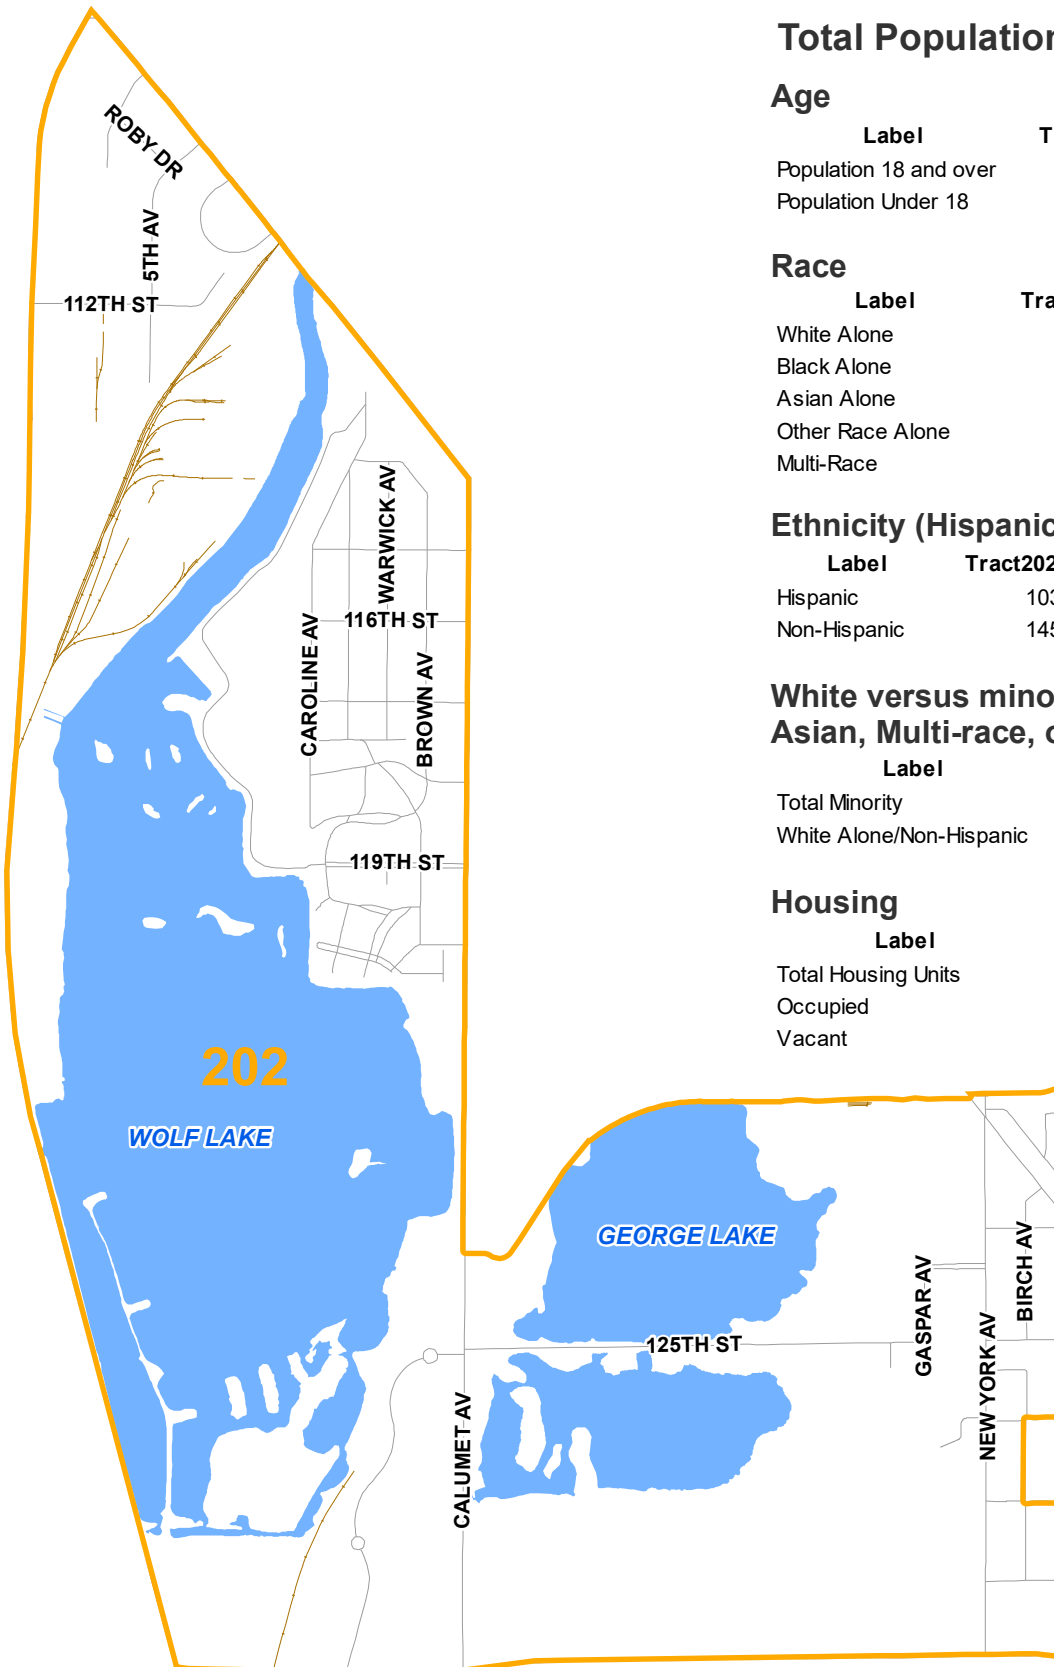

2020 Census Results for Hammond, IN Tract 202

Total Population: 2497

Age

Label	Tract202
Population 18 and over	2057
Population Under 18	440

Race

Label	Tract202
White Alone	1498
Black Alone	107
Asian Alone	18
Other Race Alone	450
Multi-Race	424

Ethnicity (Hispanic of any race)

Label	Tract202
Hispanic	1039
Non-Hispanic	1458

White versus minority population (Black, Asian, Multi-race, other race, Hispanic)

Label	Tract202
Total Minority	1231
White Alone/Non-Hispanic	1266

Housing

Label	Tract202
Total Housing Units	1192
Occupied	1093
Vacant	99