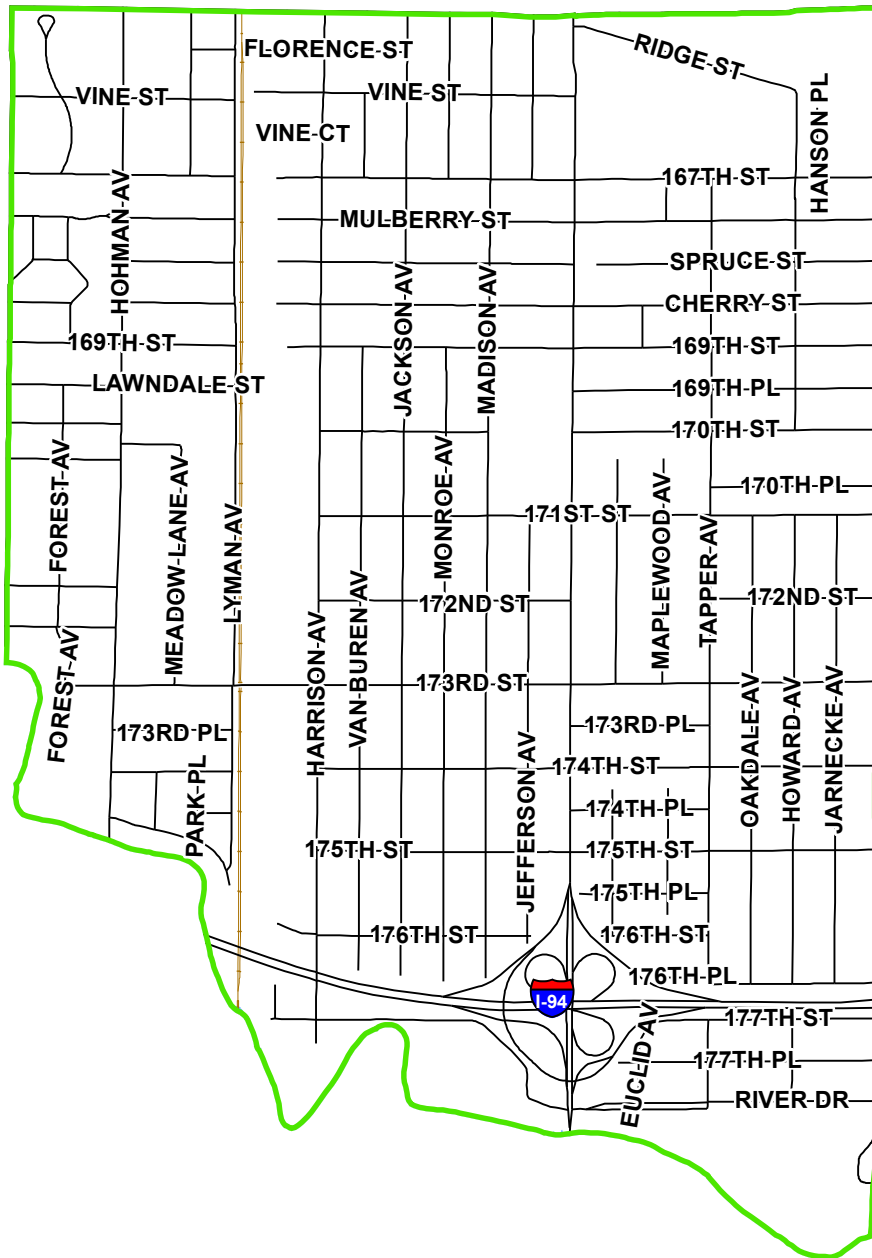

2020 Census Results for Hammond, IN South Hammond Planning Area

Total Population: 11,531

Age

Description	South Hammond
Population 18 and over	8797
Population Under 18	2734

Race

Description	South Hammond
White Alone	5145
Black Alone	2535
Asian Alone	63
Other Race Alone	1934
Multi-Race	1854

Ethnicity (Hispanic of any race)

Description	South Hammond
Hispanic	4381
Non-Hispanic	7150

White versus minority population (Black, Asian, Multi-race, other race, Hispanic)

Description	South Hammond
White Alone/Non-Hispanic	4203
Total Minority	7328

Housing

Description	South Hammond
Total Housing Units	4646
Occupied	4362
Vacant	284

Prepared by Becky McKinley, GISP
GIS Manager for the Hammond Sanitary District
Data provided by the U.S. Census Bureau per PL-94-171