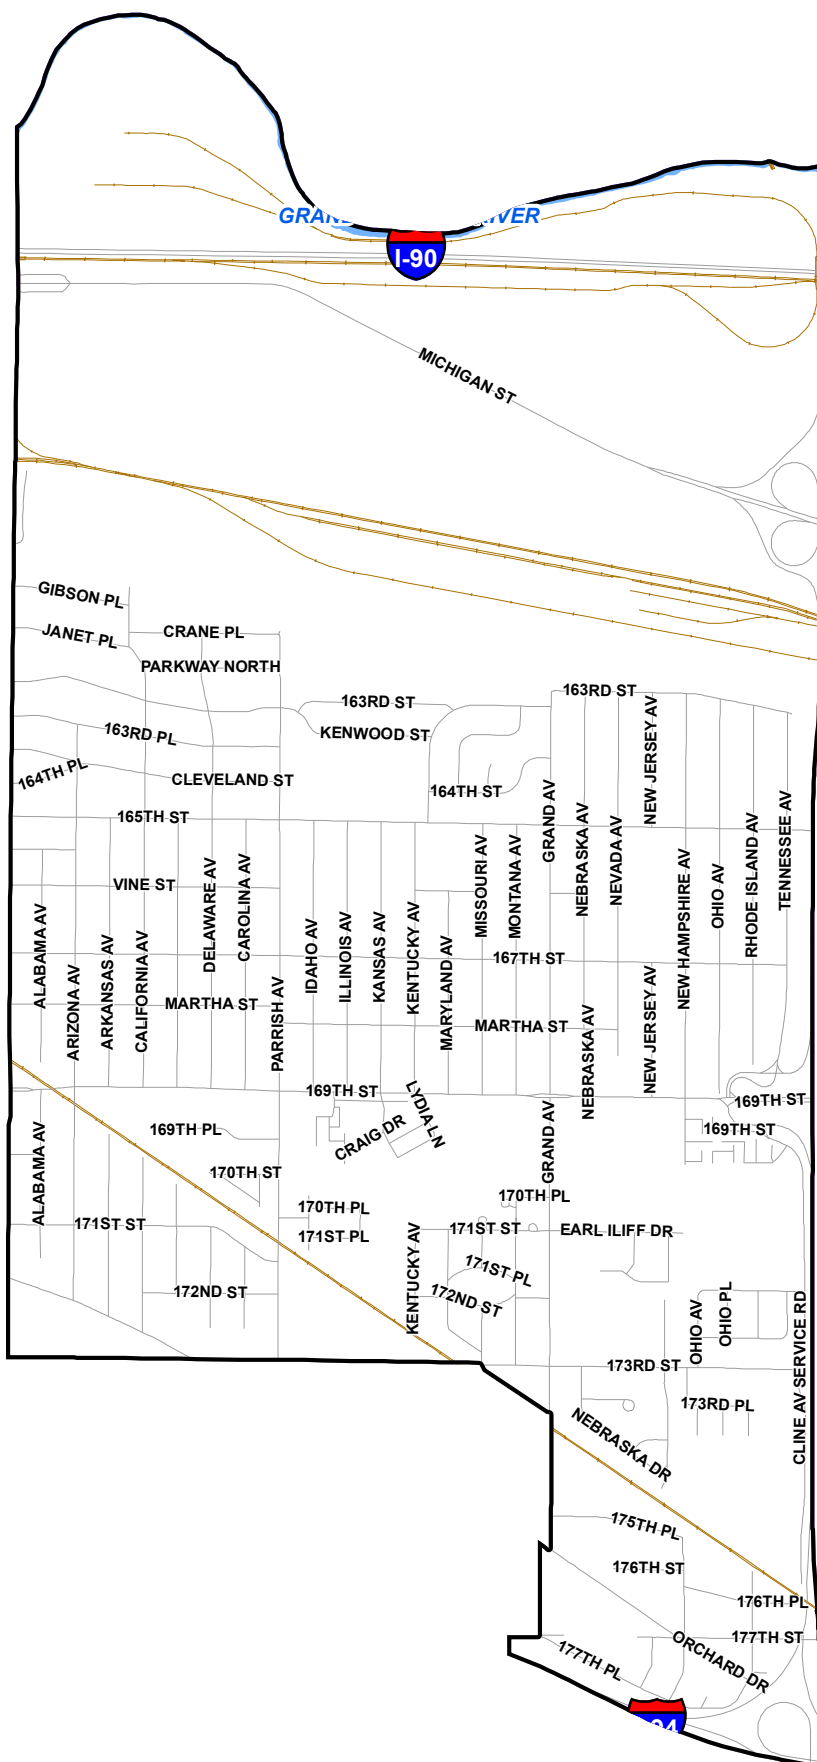

2020 Census Results for Hammond, IN Council District Six

Total Population: 13,721

Age

Description	District 6
Population 18 and over	10125
Population Under 18	3596

Race

Description	District 6
White Alone	5762
Black Alone	3663
Asian Alone	98
Other Race Alone	2358
Multi-Race	1840

Ethnicity (Hispanic of any race)

Description	District 6
Hispanic	4939
Non-Hispanic	8782

White versus minority population (Black, Asian, Multi-race, other race, Hispanic)

Description	District 6
White Alone/Non-Hispanic	4640
Total Minority	9081

Housing

Description	District 6
Total Housing Units	5400
Occupied	5126
Vacant	274

Prepared by Becky McKinley, GISP
GIS Manager for the Hammond Sanitary
District
Data provided by the U.S. Census Bureau
per PL-94-171