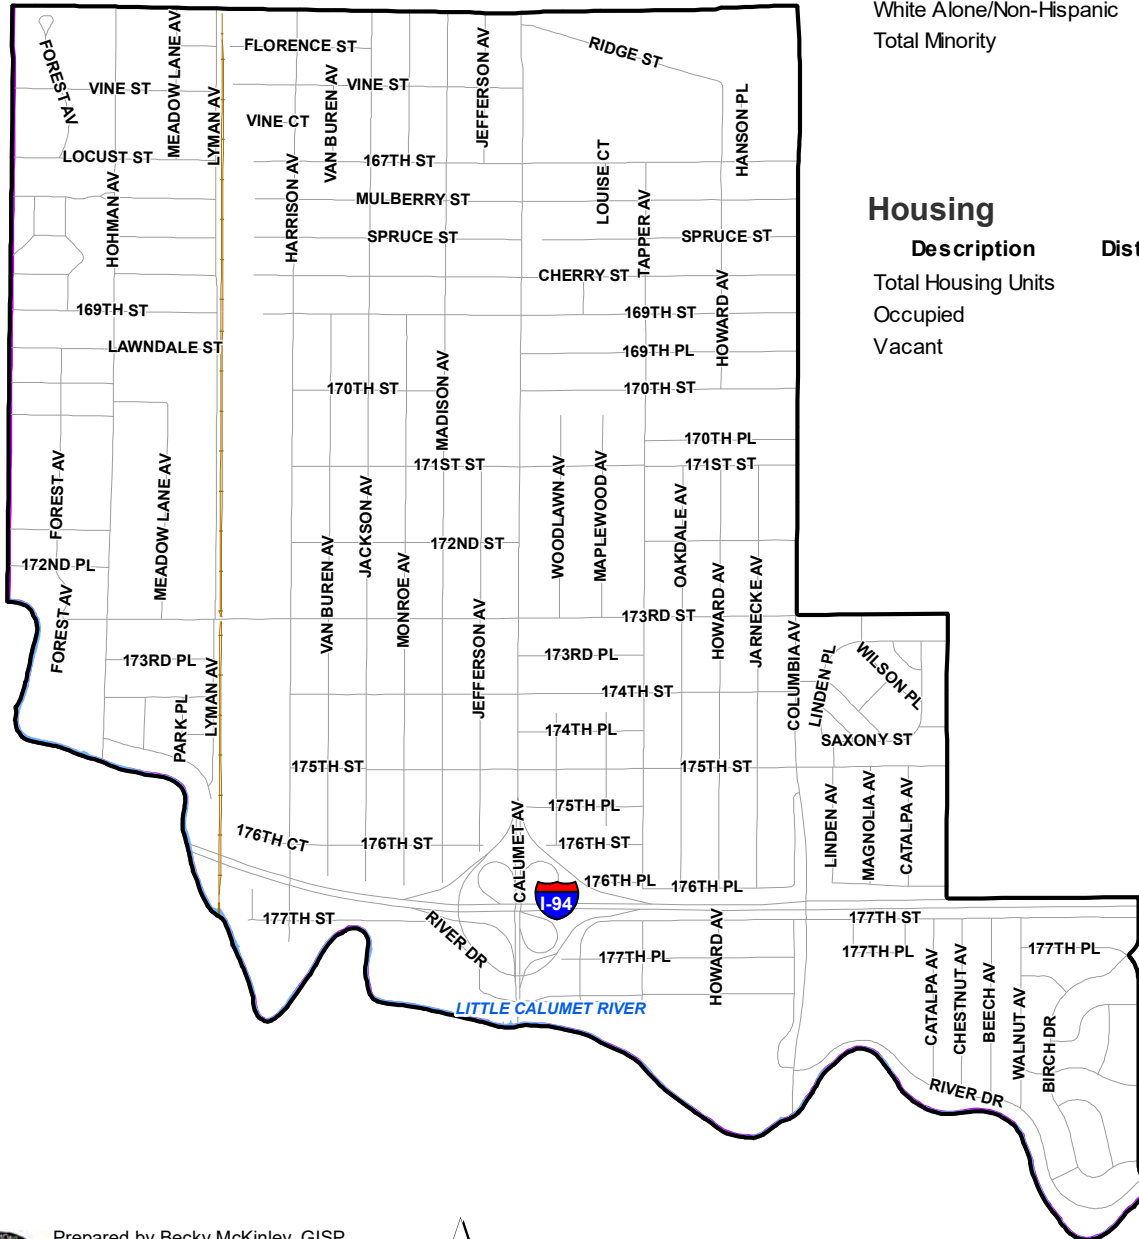

2020 Census Results for Hammond, IN Council District Four

Total Population: 13,721

Age

Description	District 4
Population 18 and over	10300
Population Under 18	3421

Ethnicity (Hispanic of any race)

Description	District 4
Hispanic	4847
Non-Hispanic	8874

Race

Description	District 4
White Alone	5954
Black Alone	3475
Asian Alone	72
Other Race Alone	2138
Multi-Race	2082

White versus minority population (Black, Asian, Multi-race, other race, Hispanic)

Description	District 4
White Alone/Non-Hispanic	4905
Total Minority	8816

Housing

Description	District 4
Total Housing Units	5611
Occupied	5256
Vacant	355

Prepared by Becky McKinley, GISP
GIS Manager for the Hammond Sanitary
District
Data provided by the U.S. Census Bureau
per PL-94-171