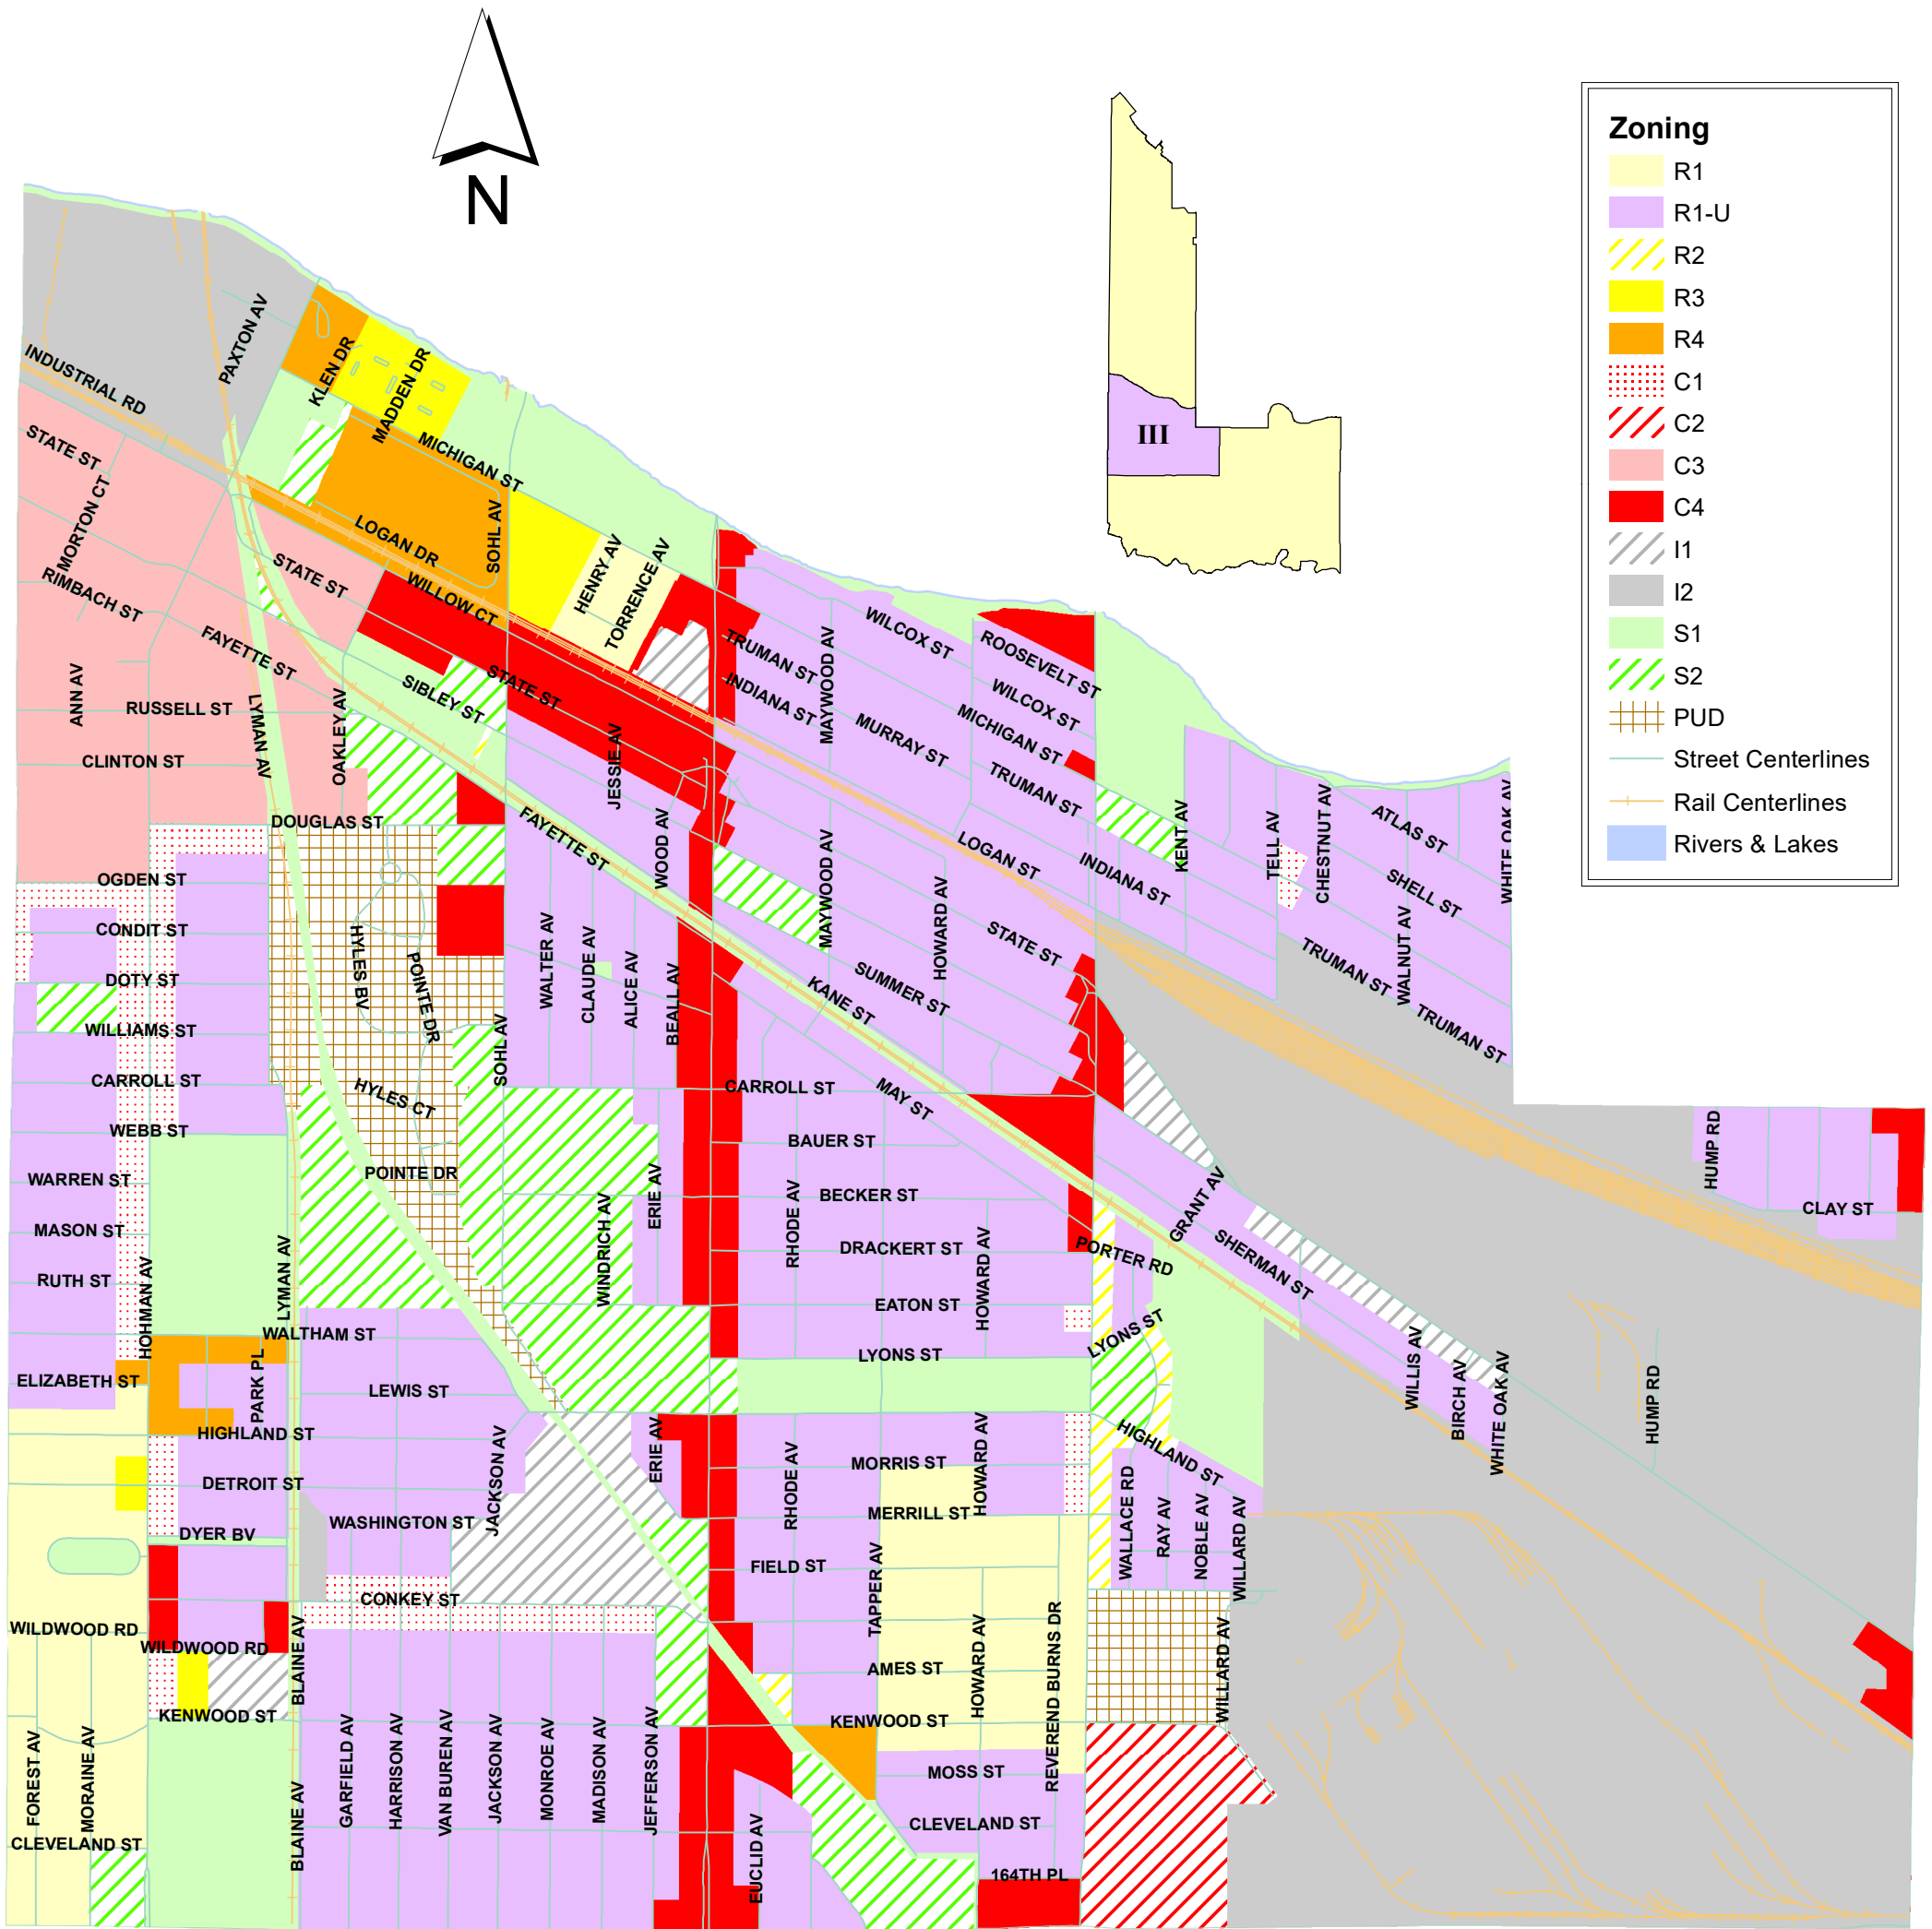

Central Hammond Planning District III

Final Zoning Map Per Ordinance 8514

Amended by Ordinances: 8561, 8912, 8949, 9062, 9306, 9434, 9513, 9518, 9535 and 9635

Effective date October 21, 2003.
Please note: This is not the official zoning map.
The official zoning map is located in the Zoning
Office, Room 135, at City Hall, Hammond, IN