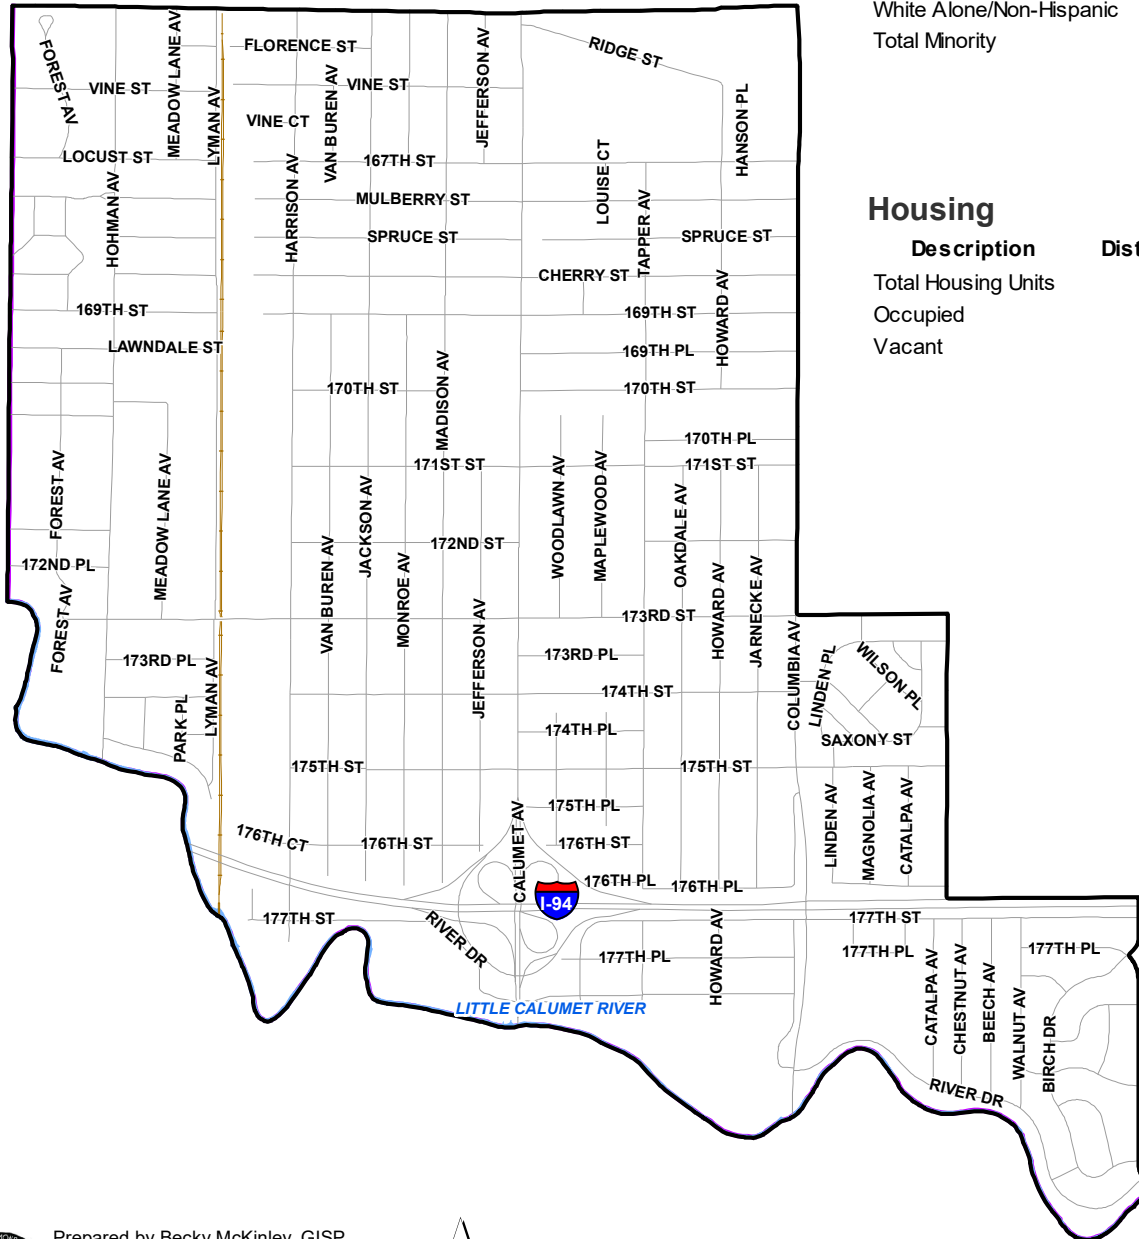

2020 Census Results for Hammond, IN Council District Four

Total Population: 13,721

Age

Description	District 4
Population 18 and over	10300
Population Under 18	3421

Ethnicity (Hispanic of any race)

Description	District 4
Hispanic	4847
Non-Hispanic	8874

Race

Description	District 4
White Alone	5954
Black Alone	3475
Asian Alone	72
Other Race Alone	2138
Multi-Race	2082

White versus minority population (Black, Asian, Multi-race, other race, Hispanic)

Description	District 4
White Alone/Non-Hispanic	4905
Total Minority	8816

Housing

Description	District 4
Total Housing Units	5611
Occupied	5256
Vacant	355

Prepared by Becky McKinley, GISP
GIS Manager for the Hammond Sanitary
District
Data provided by the U.S. Census Bureau
per PL-94-171