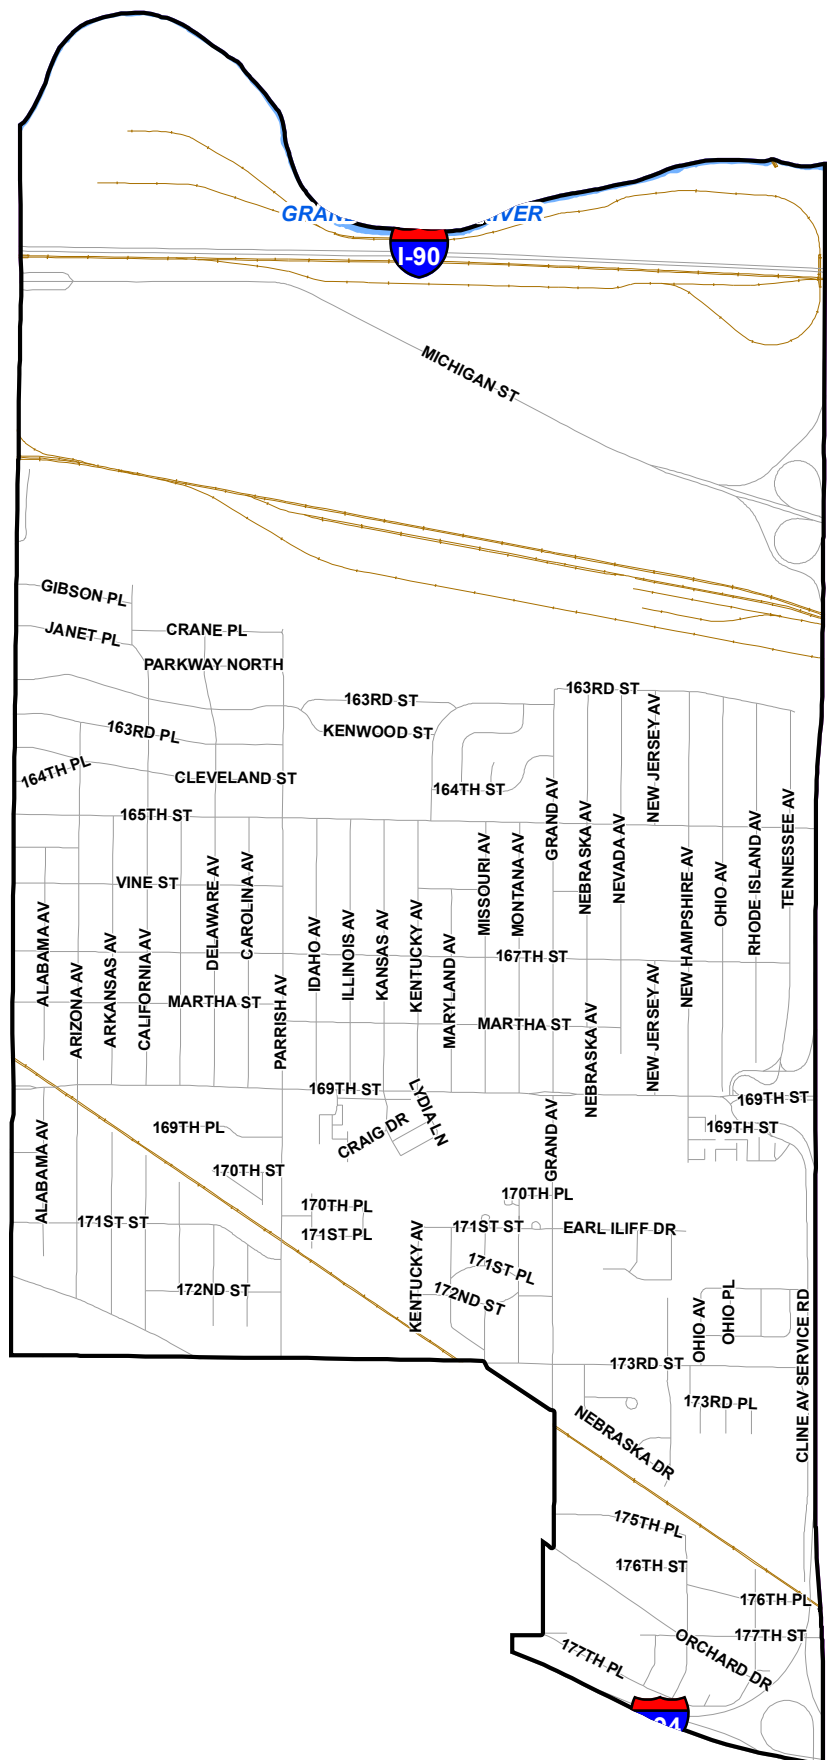

2020 Census Results for Hammond, IN Council District Six

Total Population: 13,721

Age

Description	District 6
Population 18 and over	10125
Population Under 18	3596

Race

Description	District 6
White Alone	5762
Black Alone	3663
Asian Alone	98
Other Race Alone	2358
Multi-Race	1840

Ethnicity (Hispanic of any race)

Description	District 6
Hispanic	4939
Non-Hispanic	8782

White versus minority population (Black, Asian, Multi-race, other race, Hispanic)

Description	District 6
White Alone/Non-Hispanic	4640
Total Minority	9081

Housing

Description	District 6
Total Housing Units	5400
Occupied	5126
Vacant	274

Prepared by Becky McKinley, GISP
GIS Manager for the Hammond Sanitary
District
Data provided by the U.S. Census Bureau
per PL-94-171