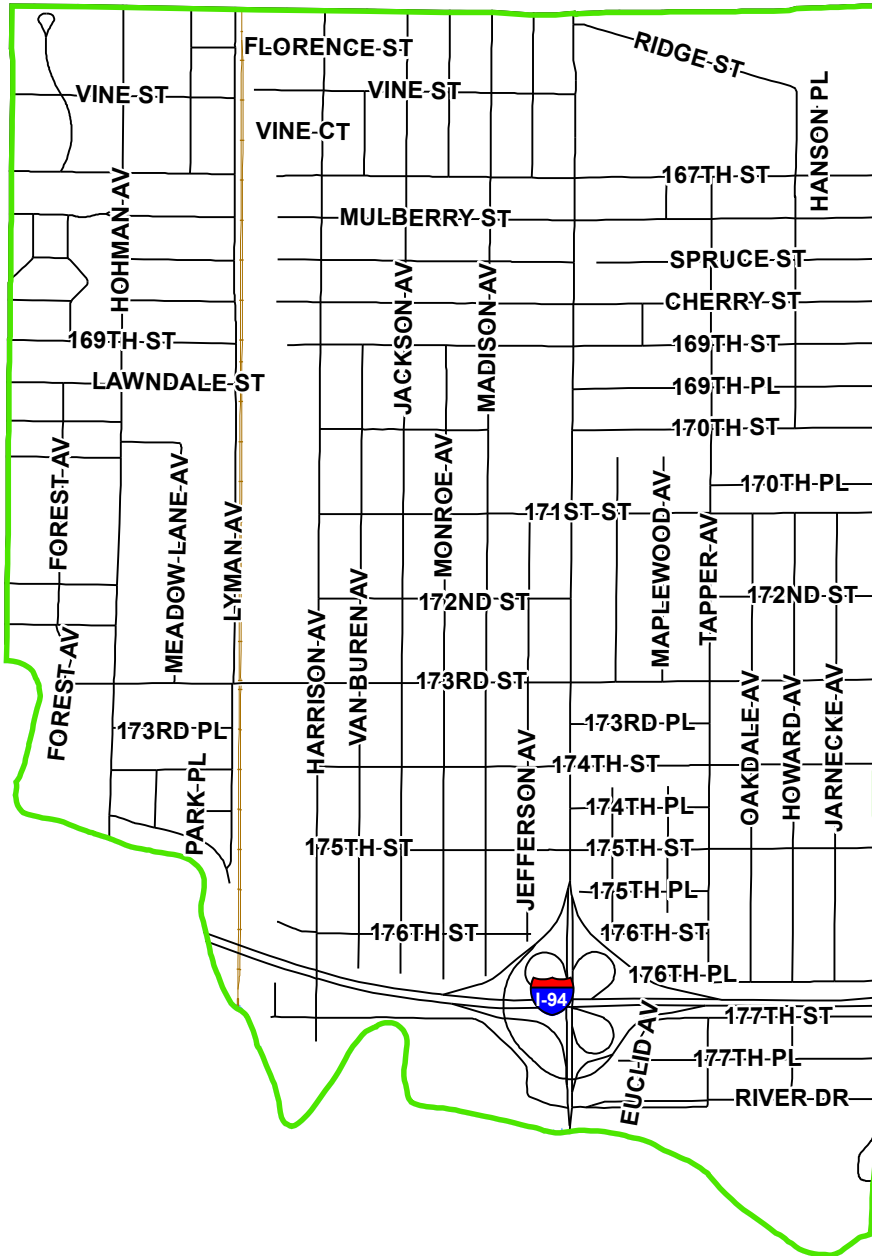

2020 Census Results for Hammond, IN South Hammond Planning Area

Total Population: 11,531

Age

Description	South Hammond
Population 18 and over	8797
Population Under 18	2734

Race

Description	South Hammond
White Alone	5145
Black Alone	2535
Asian Alone	63
Other Race Alone	1934
Multi-Race	1854

Ethnicity (Hispanic of any race)

Description	South Hammond
Hispanic	4381
Non-Hispanic	7150

White versus minority population (Black, Asian, Multi-race, other race, Hispanic)

Description	South Hammond
White Alone/Non-Hispanic	4203
Total Minority	7328

Housing

Description	South Hammond
Total Housing Units	4646
Occupied	4362
Vacant	284

Prepared by Becky McKinley, GISP
GIS Manager for the Hammond Sanitary
District
Data provided by the U.S. Census Bureau
per PL-94-171