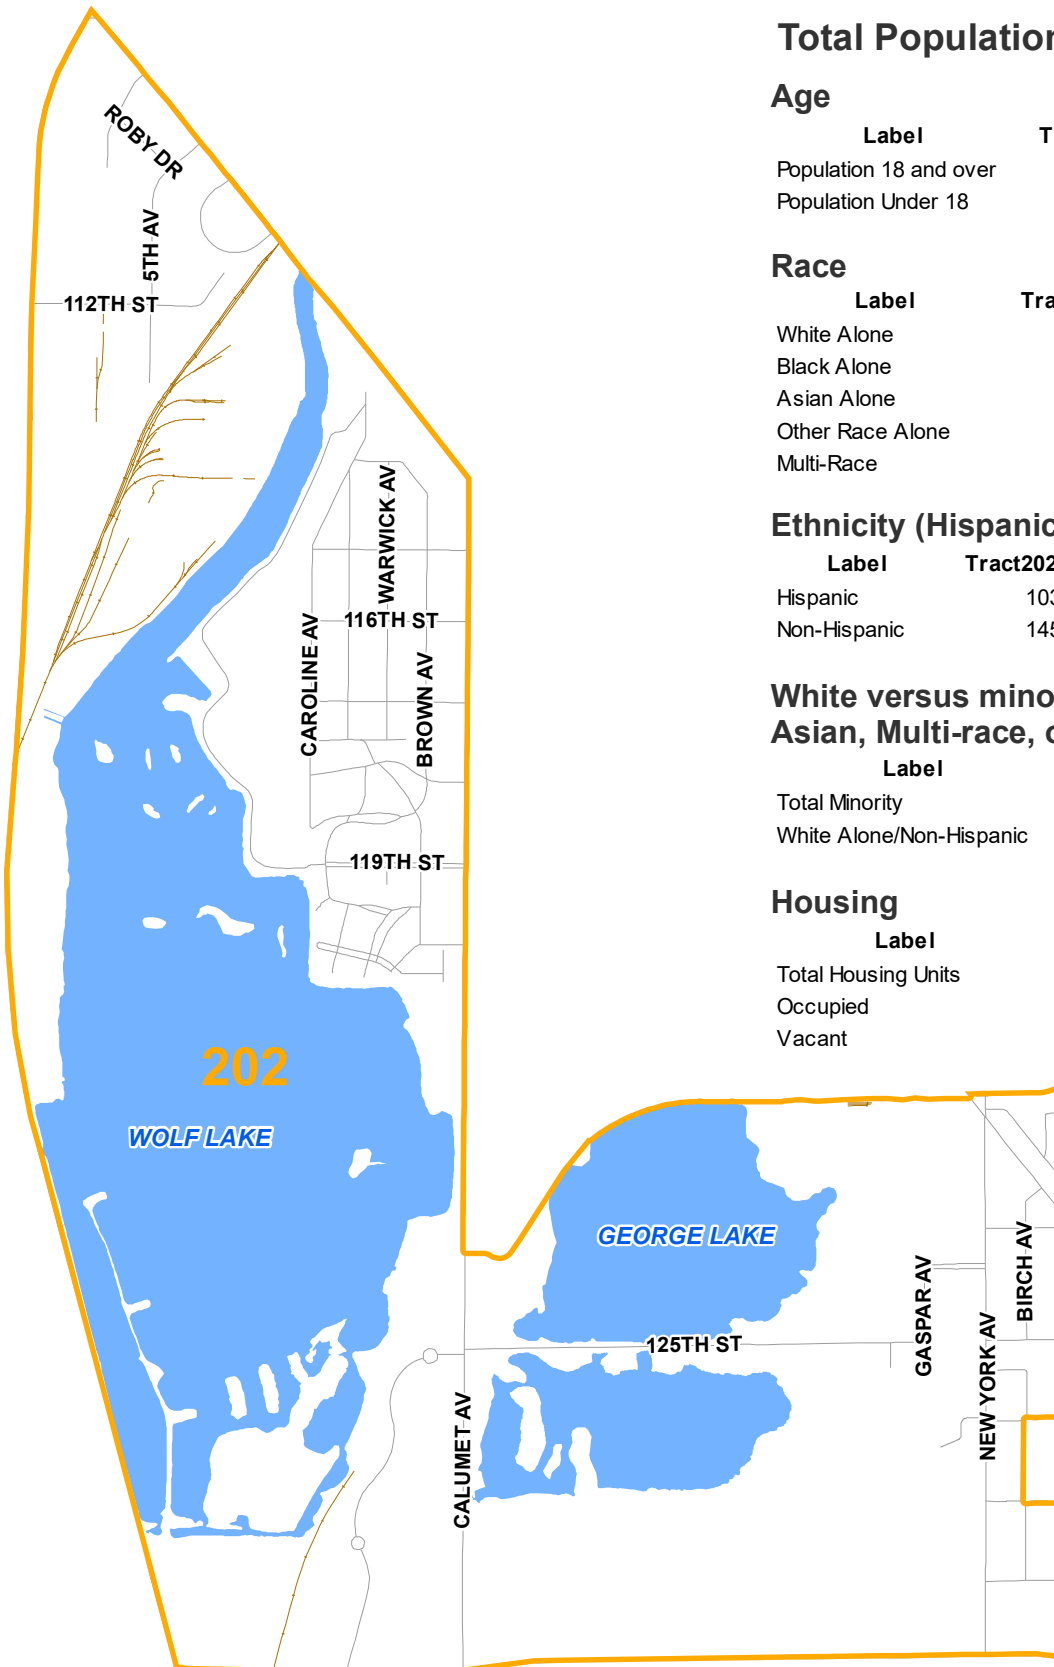

2020 Census Results for Hammond, IN Tract 202

Total Population: 2497

Age

Label	Tract202
Population 18 and over	2057
Population Under 18	440

Race

Label	Tract202
White Alone	1498
Black Alone	107
Asian Alone	18
Other Race Alone	450
Multi-Race	424

Ethnicity (Hispanic of any race)

Label	Tract202
Hispanic	1039
Non-Hispanic	1458

White versus minority population (Black, Asian, Multi-race, other race, Hispanic)

Label	Tract202
Total Minority	1231
White Alone/Non-Hispanic	1266

Housing

Label	Tract202
Total Housing Units	1192
Occupied	1093
Vacant	99