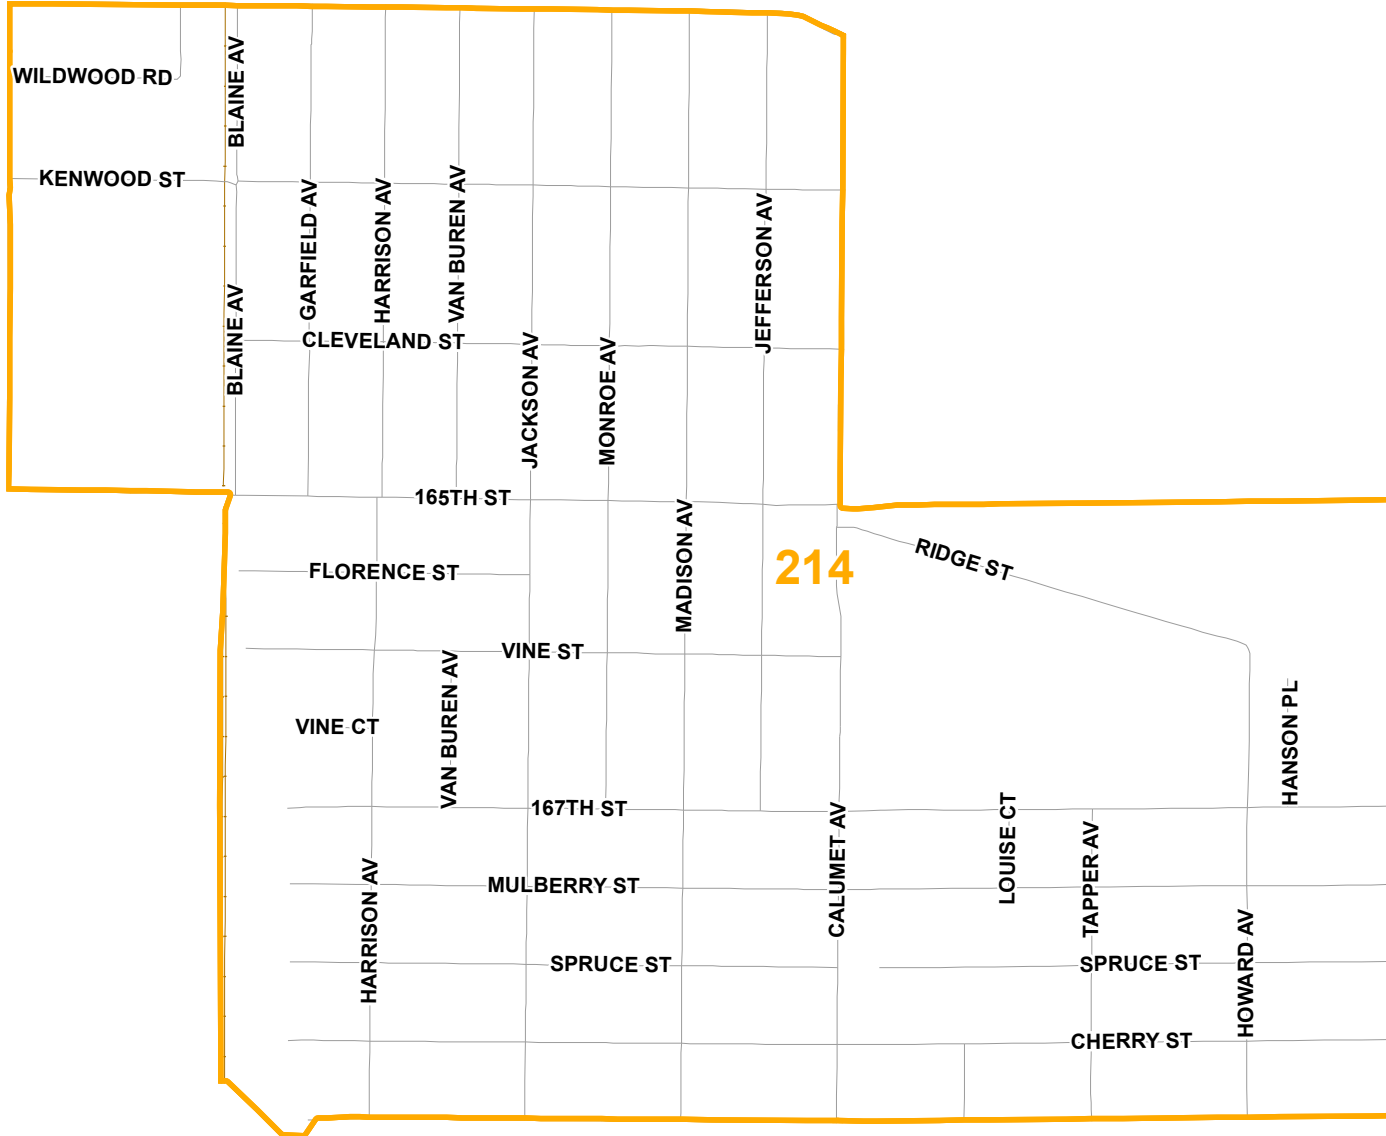

2020 Census Results for Hammond, IN Tract 214

Total Population: 4865

Age

Label	Tract214
Population 18 and over	3616
Population Under 18	1249

Race

Label	Tract214
White Alone	1745
Black Alone	1363
Asian Alone	23
Other Race Alone	1076
Multi-Race	658

Ethnicity (Hispanic of any race)

Label	Tract214
Hispanic	2021
Non-Hispanic	2844

White versus minority population (Black, Asian, Multi-race, other race, Hispanic)

Label	Tract214
Total Minority	3510
White Alone/Non-Hispanic	1355

Housing

Label	Tract214
Total Housing Units	1955
Occupied	1747
Vacant	208