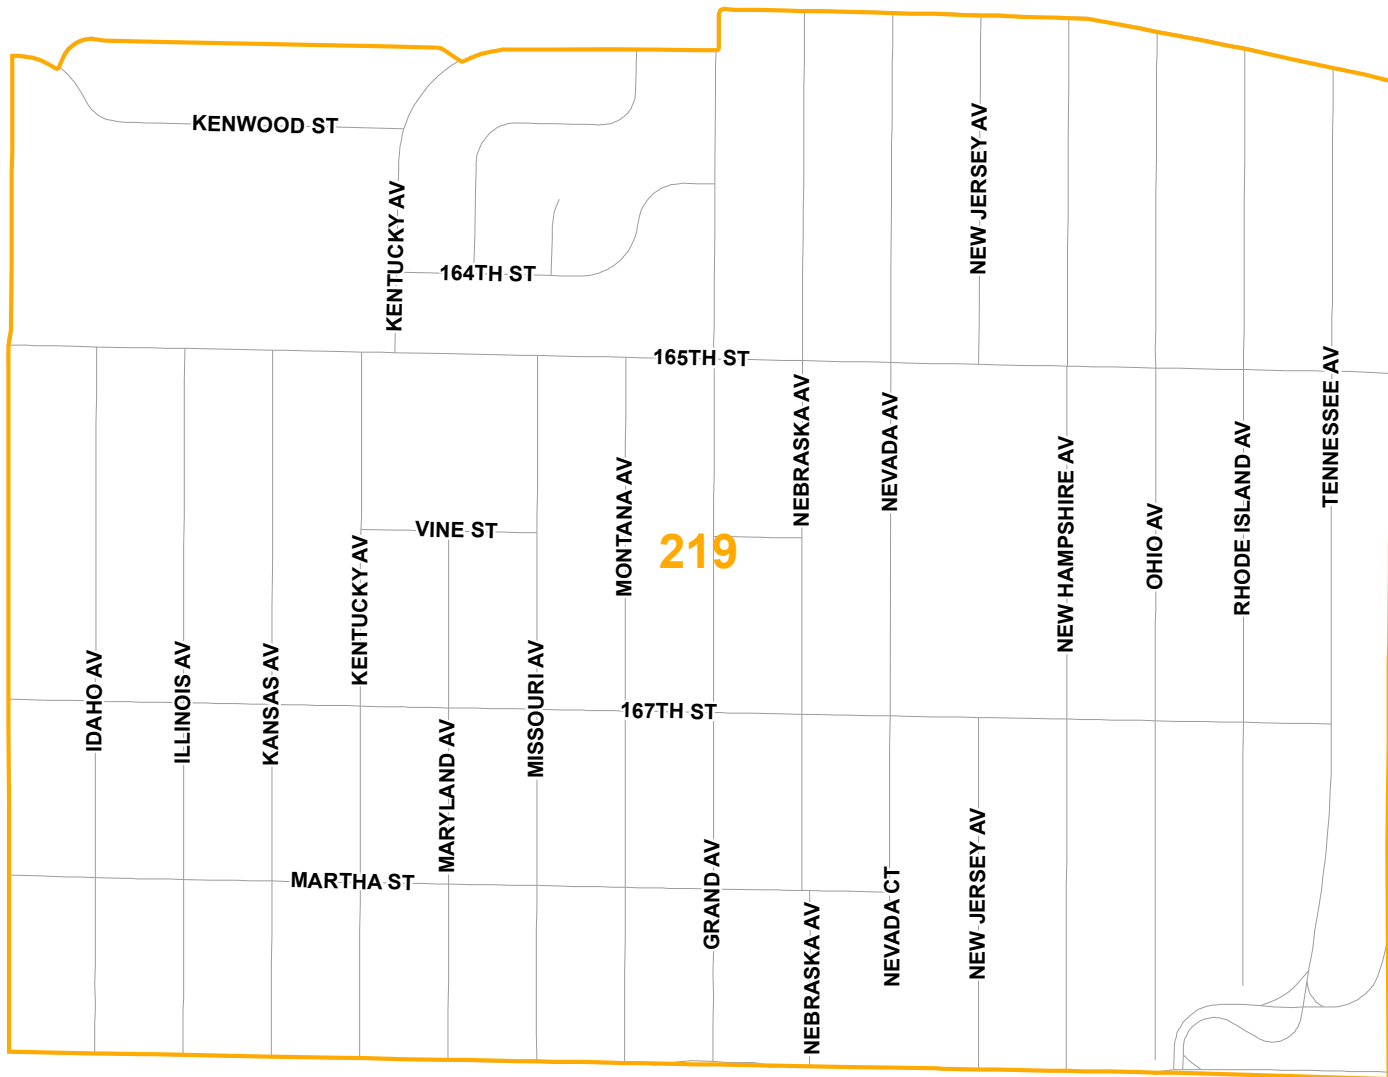

2020 Census Results for Hammond, IN Tract 219

Total Population: 5286

Age

Label	Tract219
Population 18 and over	3874
Population Under 18	1412

Race

Label	Tract219
White Alone	2253
Black Alone	1261
Asian Alone	35
Other Race Alone	1033
Multi-Race	704

Ethnicity (Hispanic of any race)

Label	Tract219
Hispanic	1952
Non-Hispanic	3334

White versus minority population (Black, Asian, Multi-race, other race, Hispanic)

Label	Tract219
Total Minority	3426
White Alone/Non-Hispanic	1860

Housing

Label	Tract219
Total Housing Units	2013
Occupied	1915
Vacant	98