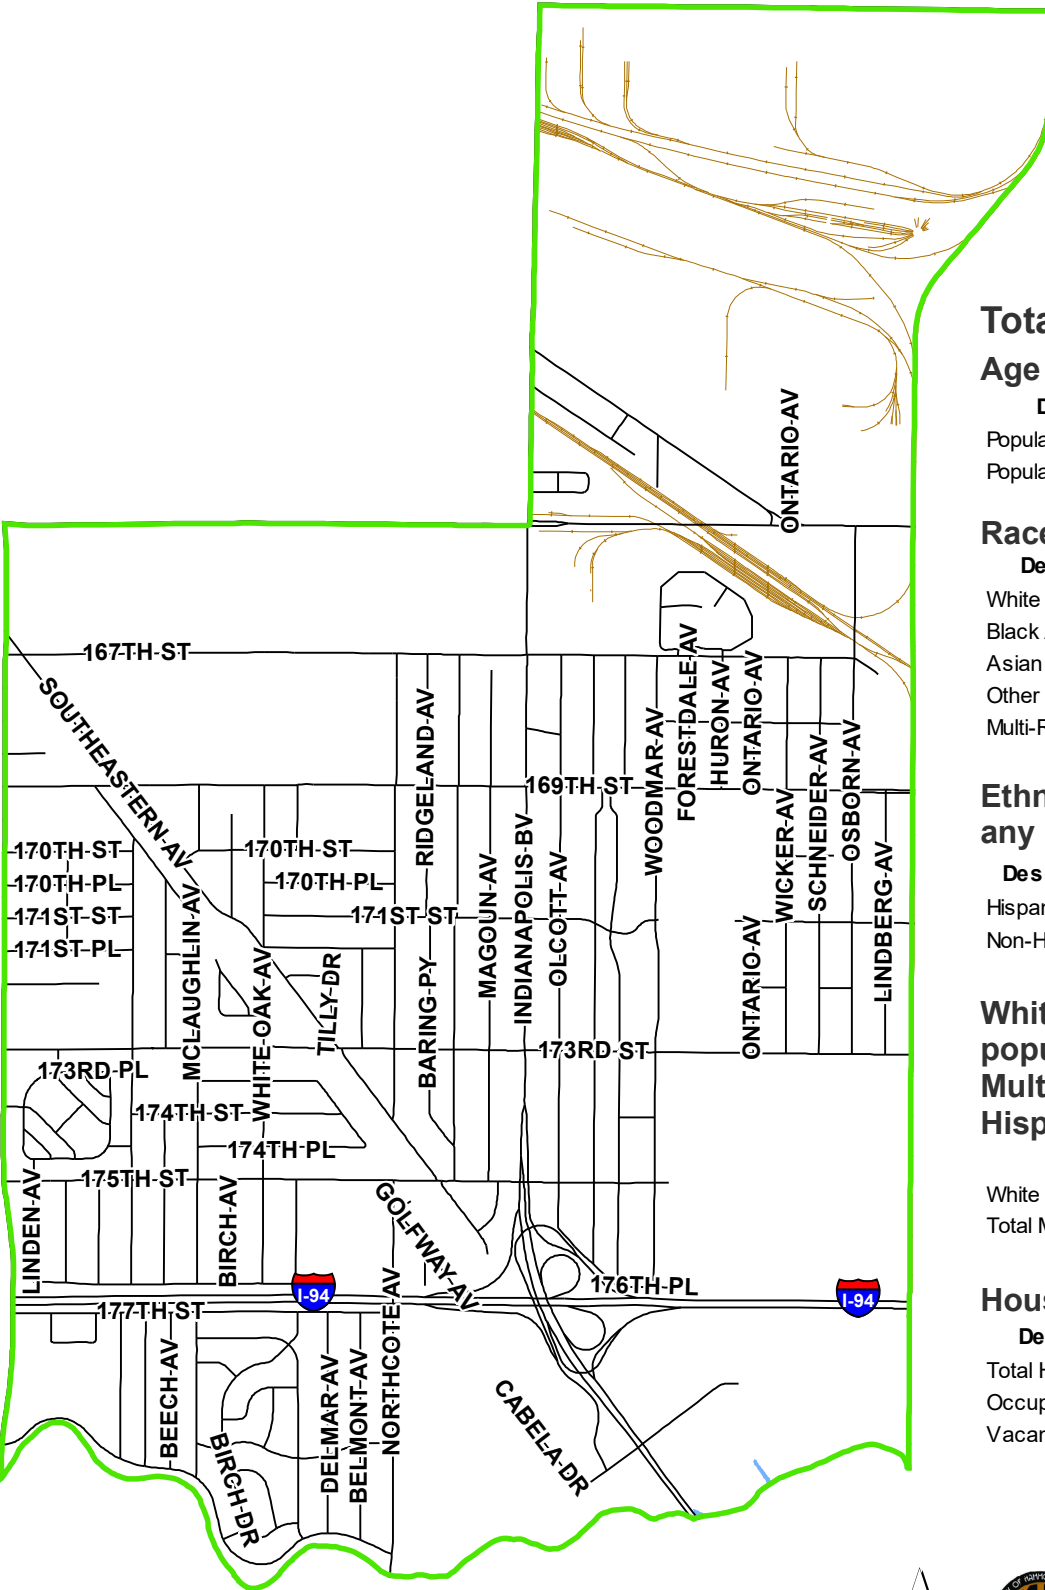

2020 Census Results for Hammond, IN Woodmar Planning Area

Total Population: 12,383
Age

Description	Woodmar
Population 18 and over	9409
Population Under 18	2974

Race

Description	Woodmar
White Alone	5138
Black Alone	3870
Asian Alone	278
Other Race Alone	1586
Multi-Race	1511

Ethnicity (Hispanic of any race)

Description	Woodmar
Hispanic	3532
Non-Hispanic	8851

White versus minority population (Black, Asian, Multi-race, other race, Hispanic)

Description	Woodmar
White Alone/Non-Hispanic	4339
Total Minority	8044

Housing

Description	Woodmar
Total Housing Units	5204
Occupied	4887
Vacant	317

Prepared by Becky McKinley, GISP
GIS Manager for the Hammond Sanitary District
Data provided by the U.S. Census Bureau per PL-94-171